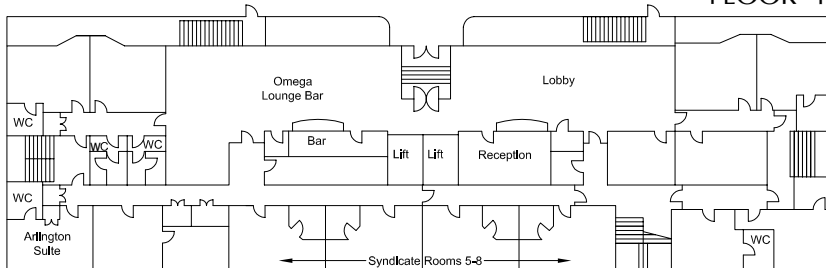

FITZROVIA HOTEL

20 - 28 Bolsover Street, London W1P 5NB
 Tel: 020 7467 7000 Fax: 020 7636 5085
 Email: fitzrovia.events@gemhotels.com

FLOOR -1

GROUND FLOOR

Invitingly located in the famous West End, the Fitzrovia Hotel is just minutes away from London's stylish fashion quarter and some of the best shops, boutiques and theatres that the capital has to offer. 2 purpose built conference rooms are conveniently supplemented by 8 versatile syndicate suites, offering privacy, flexibility and comprehensive events facilities. A beautiful panelled lounge, private patio and terrace, elegant bar and period-styled restaurant are also available to use for more informal or intimate gatherings.

Room Name	Floor	Dimensions			T/S	B/R	C/R	U-S	CAB	L/D	D/D	REC
		L (m)	W(m)	H(m)								
Portland Suite	T/LG	12.9	8.36	2.85	90	25	48	30	35	70	80	120
Cavendish Suite	LG	7.1	7.15	2.77	40	16	24	18	10	50	30	50
Arlington Suite	G	5.18	5.0	2.63	12	10	-	8	5	10	-	-
Syndicate Rooms 1-8	LG/G	5.43	3.6	2.75	8	6	-	6	5	-	-	-