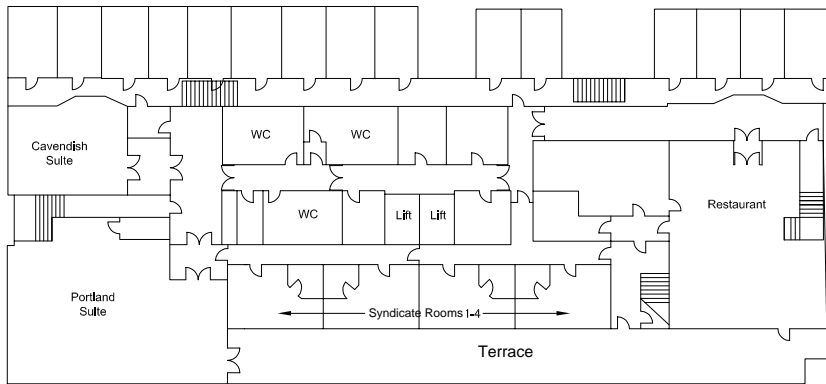

FITZROVIA HOTEL

20 - 28 Bolsover Street, London W1P 5NB
 Tel: 020 7467 7000 Fax: 020 7636 5085
 Email: fitzrovia.events@gemhotels.com

FLOOR -1

GROUND FLOOR

Invitingly located in the famous West End, the Fitzrovia Hotel is just minutes away from London's stylish fashion quarter and some of the best shops, boutiques and theatres that the capital has to offer. 2 purpose built conference rooms are conveniently supplemented by 8 versatile syndicate suites, offering privacy, flexibility and comprehensive events facilities. A beautiful panelled lounge, private patio and terrace, elegant bar and period-styled restaurant are also available to use for more informal or intimate gatherings.

Room Name	Floor	Dimensions			T/S	B/R	C/R	U-S	CAB	L/D	D/D	REC
		L (m)	W(m)	H(m)								
Portland Suite	T/LG	12.9	8.36	2.85	90	25	48	30	35	70	80	120
Cavendish Suite	LG	7.1	7.15	2.77	40	16	24	18	10	50	30	50
Arlington Suite	G	5.18	5.0	2.63	12	10	-	8	5	10	-	-
Syndicate Rooms 1-8	LG/G	5.43	3.6	2.75	8	6	-	6	5	-	-	-